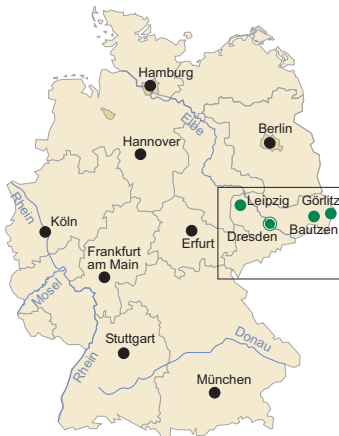

SACHSEN

Buchen Sie unsere Programmbausteine!
●●● Please book your tour options!

Ein Kulturreiseziel der Extraklasse! Erlesene Kunstschätze, hochkarätige Musik, weltberühmtes Traditionshandwerk und moderne Manufaktur-Geschichte.

Saxony

For cultural appetites of the highest order! Whether you're looking for art treasures, first-class music, world-famous crafts, or modern industrial history, you're at the right place.

- **Rundfahrt Erzgebirge** inkl. Reiseleitung, ab 8 Std., **ab 195,00 €**
- **Meißen und Moritzburg** inkl. Reiseleitung, Altstadt Meißen mit Burgberg, Parkspaziergang Moritzburg, Schlossführung (zzgl. Eintritt, Lizenzen), Radebeul ab 8 Std., **ab 245,00 €**
- **Genuss auf Meissner Porzellan** Kurzvortrag zum Porzellan mit Tee, Kaffee, Schokolade, Gebäck, 1,5 Std., max. 30 Pers., **ab 95,00 €**
- **Schlössertour** mit Reiseleitung und Weinprobe, 8 Std., p.P. **ab 13,00 €**
- **Raddampferfahrt** auf der Elbe z.B. in die Sächsische Schweiz, **auf Anfrage**
- **Iron Mountains** with tour guide, from 8 hrs, **from € 195.00**
- **Meissen and Moritzburg** with tour guide, Meissen Old town, walking tour Park Moritzburg, guided tour of the palace (additional entrance fee and licenses), Radebeul, 8 hrs, **from € 245.00**
- **Coffee and cake** with Meissen porcelain including short talk, 1.5 hrs, max 30 pax, **from € 95.00**
- **Castles of Saxony** with guided tour and wine tasting, 8 hrs, p.p. **from € 13.00**
- **Paddle boat steamer trip** on the Elbe River, e.g. to Saxony's Switzerland, **on request**

U-Tipp
Barockschloss Rammenau Die schönste Landbarockanlage Sachsens!
Ein Geheimtipp für Konzert- und Parkliebhaber oder auch Gourmets.
Rammenau The most beautiful country baroque complex of Saxony! Specialised tip for concert and park lovers or for culinary interest people.