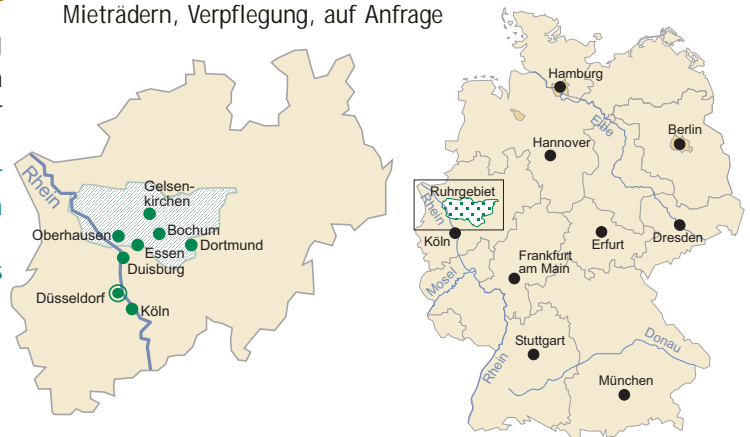

- **Strukturwandel** Führung zur Hüttengeschichte am Beispiel des Landschaftsparks Nord in Duisburg inkl. Blick vom Hochofen, max. 20 Pers., 1,75 Std., **ab 85,00 €**
- **Fackelführung mit dem Hüttenwerker** durch den illuminierten Landschaftspark Nord in Duisburg, max. 20 Pers., 1,75 Std., **ab 90,00 €**
- **Spionagealarm** Rallye zwischen Hochöfen und Schornsteinen, Landschaftspark Nord Duisburg, ü-Tipp für Incentives und Vereine, 2,5 Std. inkl. Auswertungszeit, bis 12 Pers. **ab 220,00 €** jede weitere Person 9,50 €, max. 40 Pers.
- **Innenhafen Duisburg** Stadtführung zwischen Ruhrpott- legende und Szeneviertel, max. 25 Pers., 2 Std., **ab 100,00 €**
- **Weltkulturerbe Zeche Zollverein Essen** Industrielhistorische Führung „Über Kumpel und Kohle“, max. 20 Pers., 2 Std., **ab 100,00 €** ü-Tipp: Steigerführung mit Püttgeschichten, 3 Std., **ab 150,00 €**
- **Auf Schalke - Arena Tour** mit Katakomben, Business-Club, Spielerkabinen, Schalke Museum Gelsenkirchen, max. 17 Pers., 75 Min., **ab 155,00 €**
- **Kulinarische Grubenfahrt** Zeche Jacobi Oberhausen, Abfahrt auf 5 Sohlen, Bergmannskost und 10l Grubengold zum selber Zapfen, 3 Std., p.P. **ab 31,50 €**
- **Musical Starlight Express** im Theater Bochum, auf Anfrage
- **RuhrtalRadweg** Geführte Touren mit Reiseleitung, Mieträdern, Verpflegung, auf Anfrage